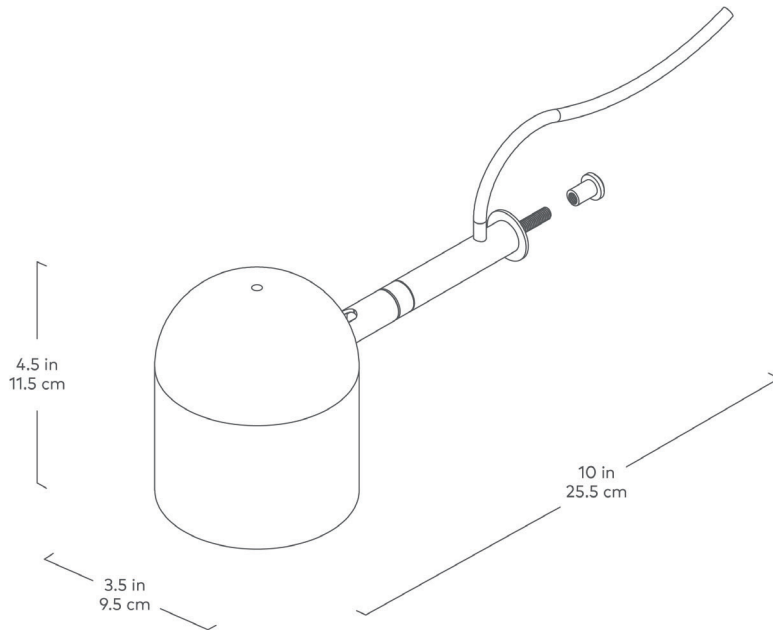

# Branch Task Lamp

Black

White

A must-have fixture for modern living, this handy task lamp is effortlessly efficient. Its sleek metal frame screws into the uprights of our Branch organization system, conserving precious surface space. Rotate and tilt to highlight what matters most — from your workspace to a work of art.

# Branch Task Lamp

- Designed specifically for use with the Branch Organizational System.
- Mechanism allows lamp head to rotate and tilt for the perfect lighting position.
- Fabric electrical cord (black cord for black colorway, black & white mix cord for white colorway) with a dial dimmer switch allows for precise control of lamp brightness.
- GU 10 light bulb for each lampshade included (5W, Bright Light 3000K, 380 Lumens, 120 Volt).
- UL Listed.